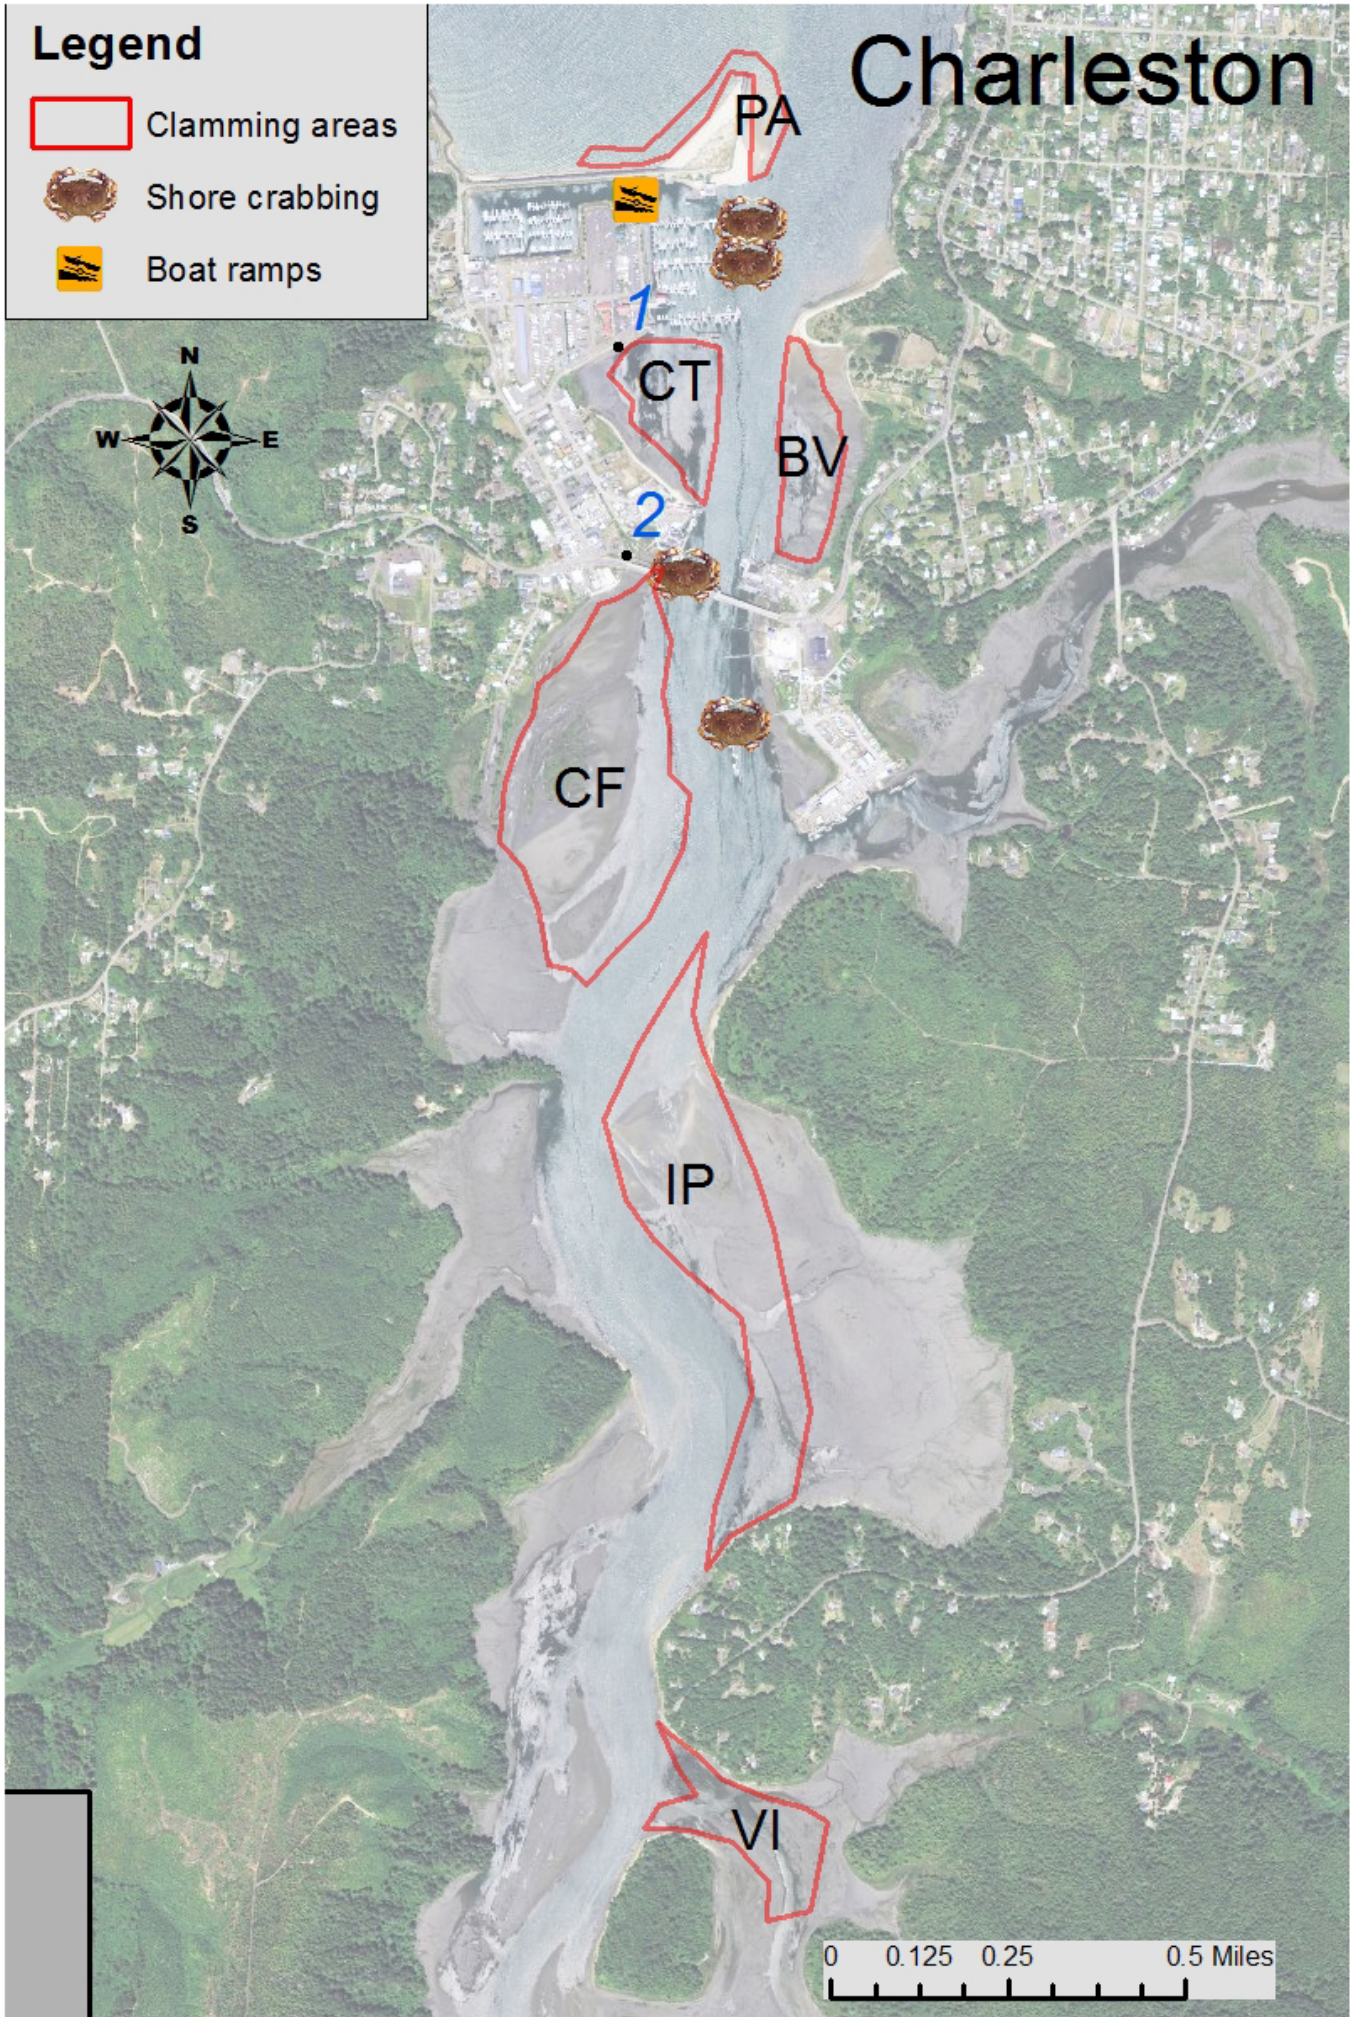

Legend

-  Clamming areas
-  Shore crabbing
-  Boat ramps

Charleston

0 0.125 0.25 0.5 Miles