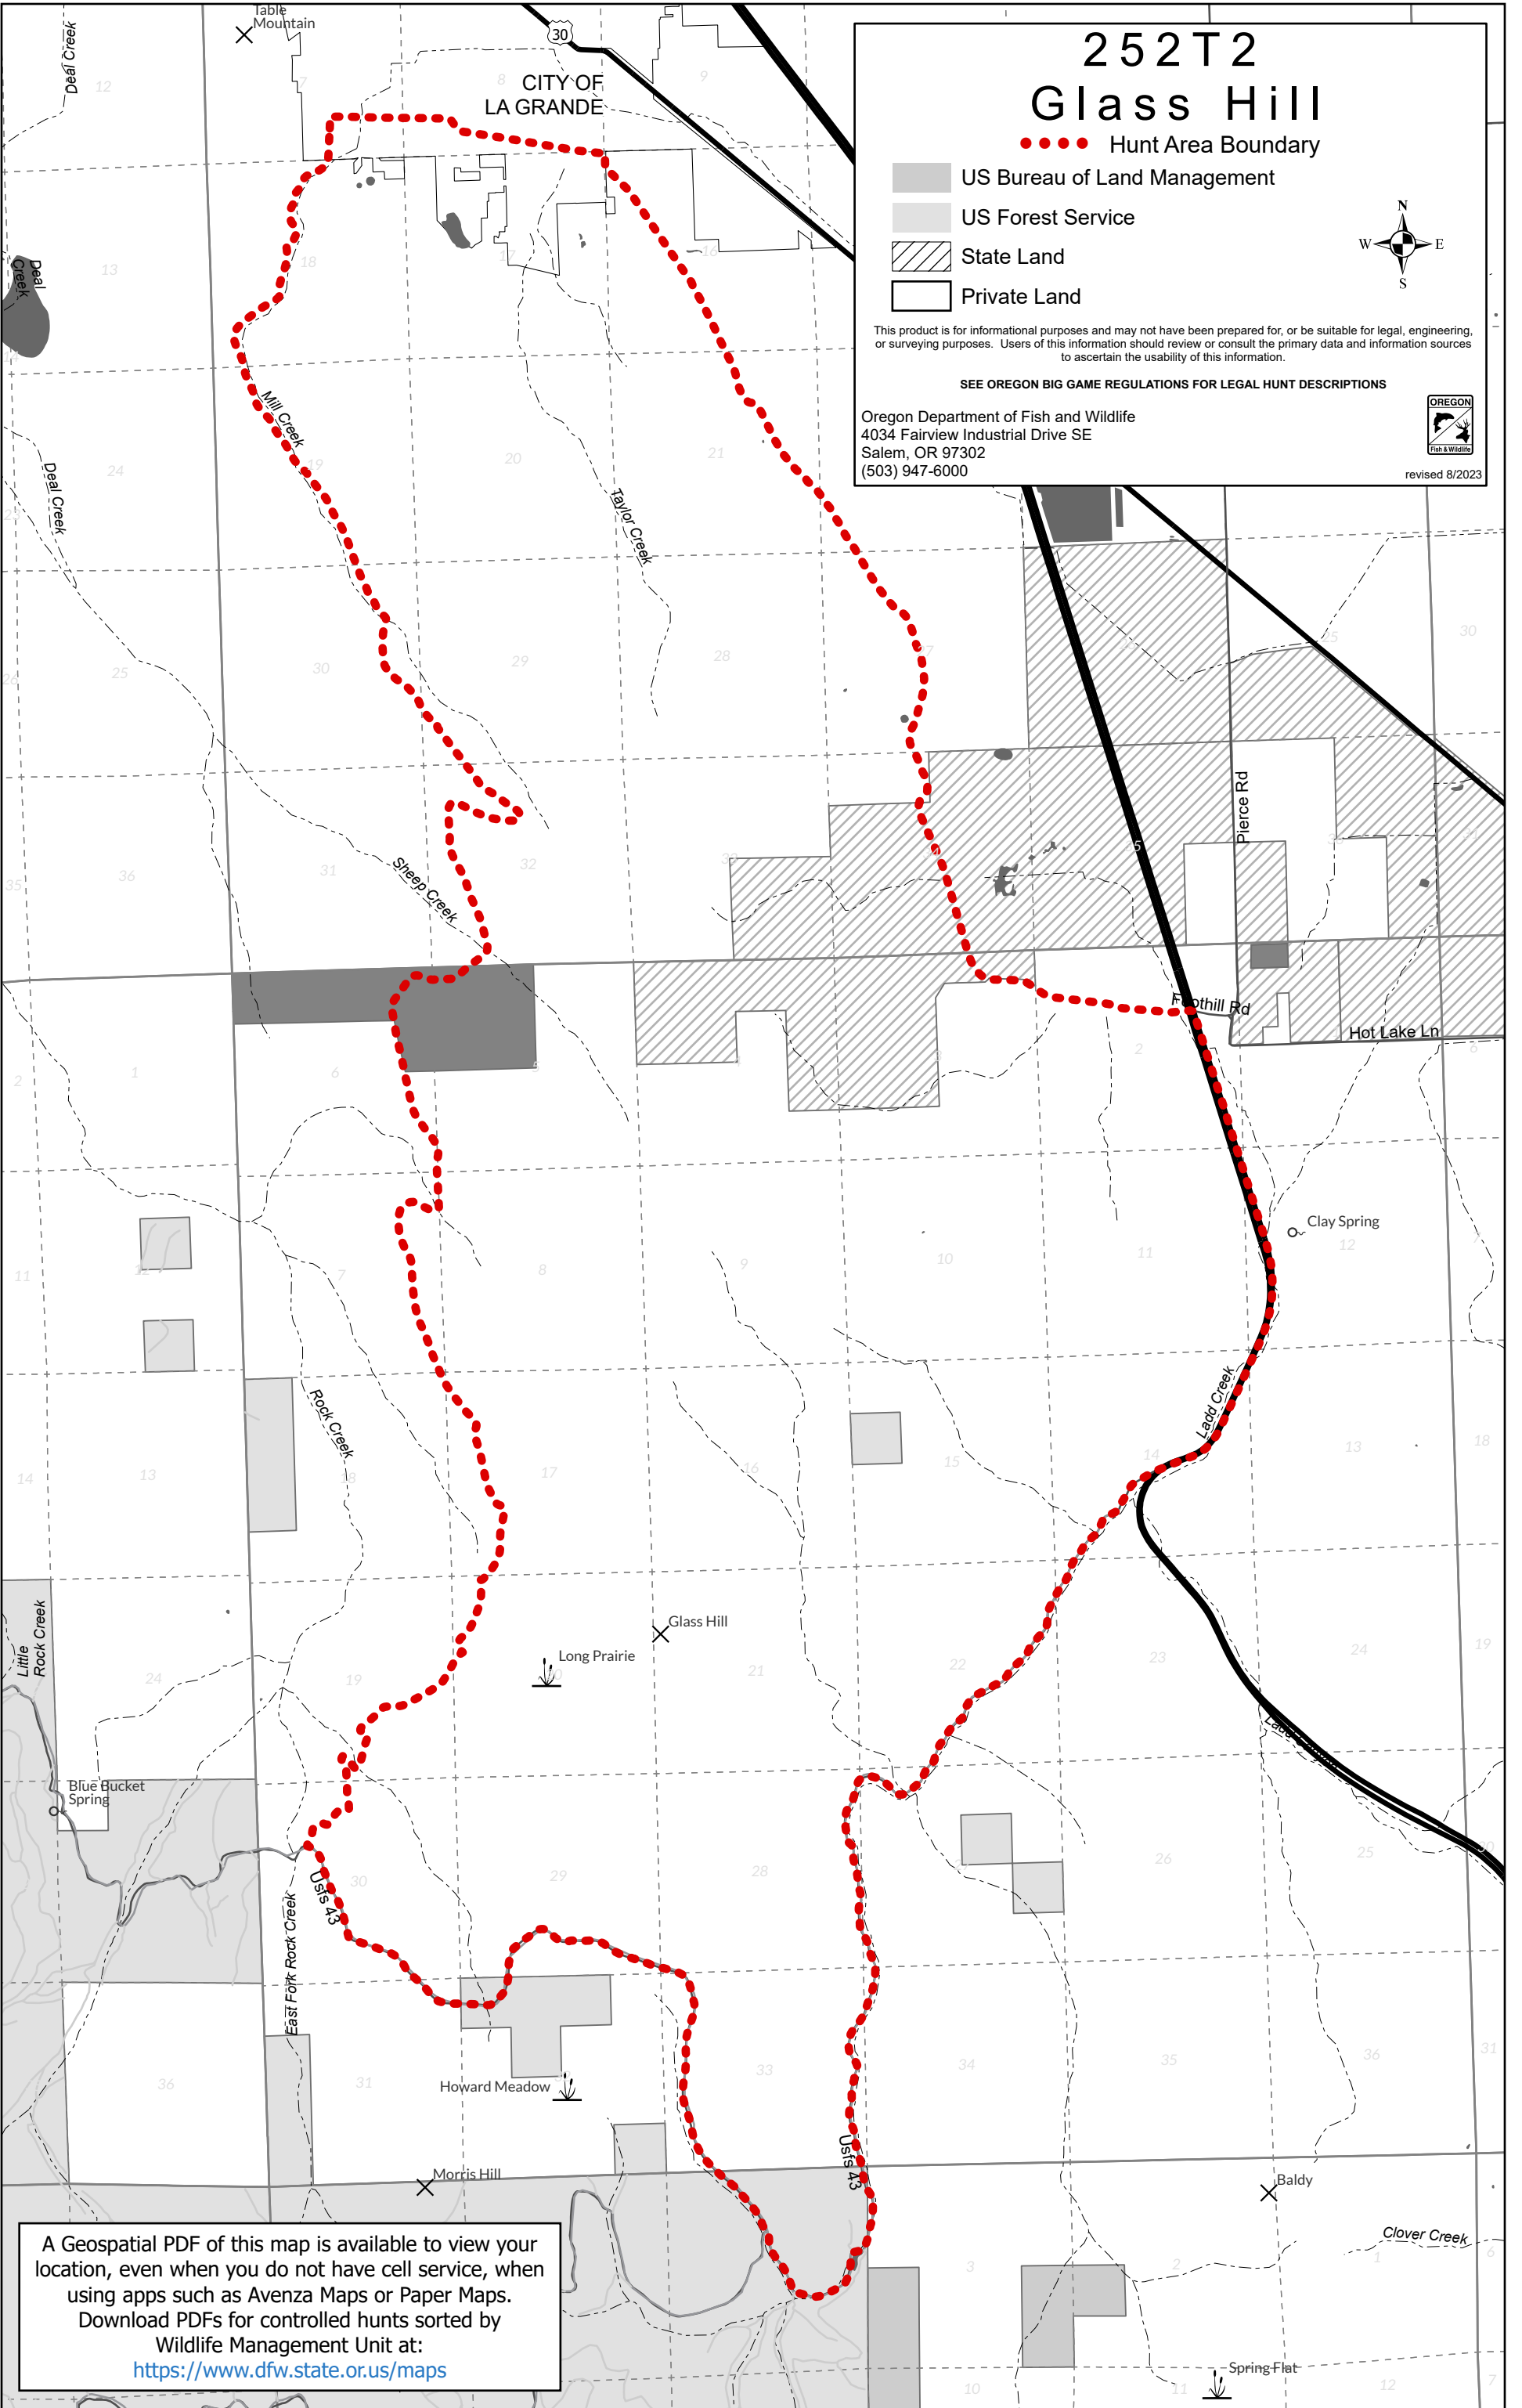

252T2 Glass Hill

●●●● Hunt Area Boundary

- US Bureau of Land Management
- US Forest Service
- State Land
- Private Land

This product is for informational purposes and may not have been prepared for, or be suitable for legal, engineering, or surveying purposes. Users of this information should review or consult the primary data and information sources to ascertain the usability of this information.

SEE OREGON BIG GAME REGULATIONS FOR LEGAL HUNT DESCRIPTIONS

Oregon Department of Fish and Wildlife
4034 Fairview Industrial Drive SE
Salem, OR 97302
(503) 947-6000

revised 8/2023

A Geospatial PDF of this map is available to view your location, even when you do not have cell service, when using apps such as Avenza Maps or Paper Maps. Download PDFs for controlled hunts sorted by Wildlife Management Unit at: <https://www.dfw.state.or.us/maps>