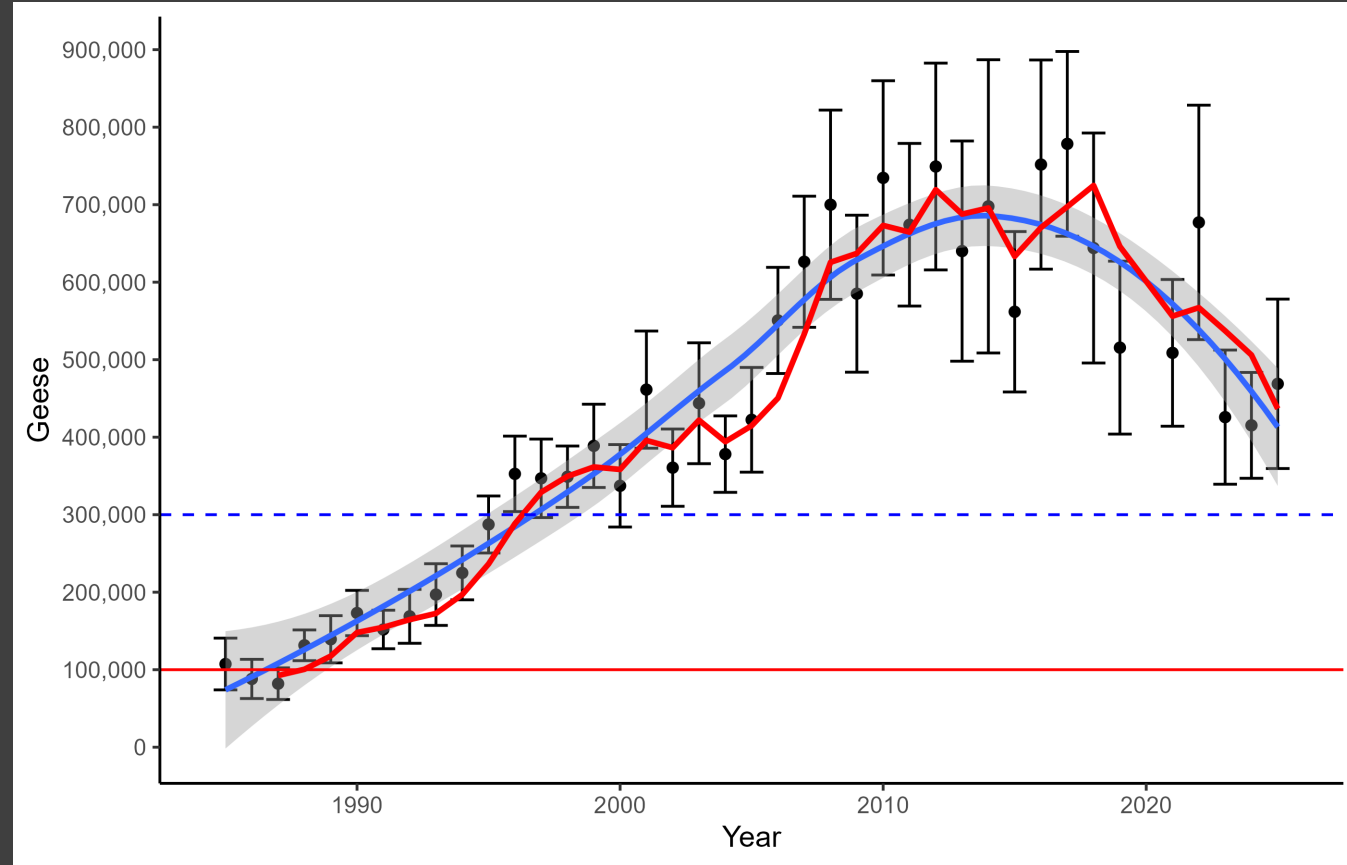

White-fronted Goose Bag Limit

New Flyway Council Harvest Strategy

- Standard bag limit 6 per day
- Population above objective but declining