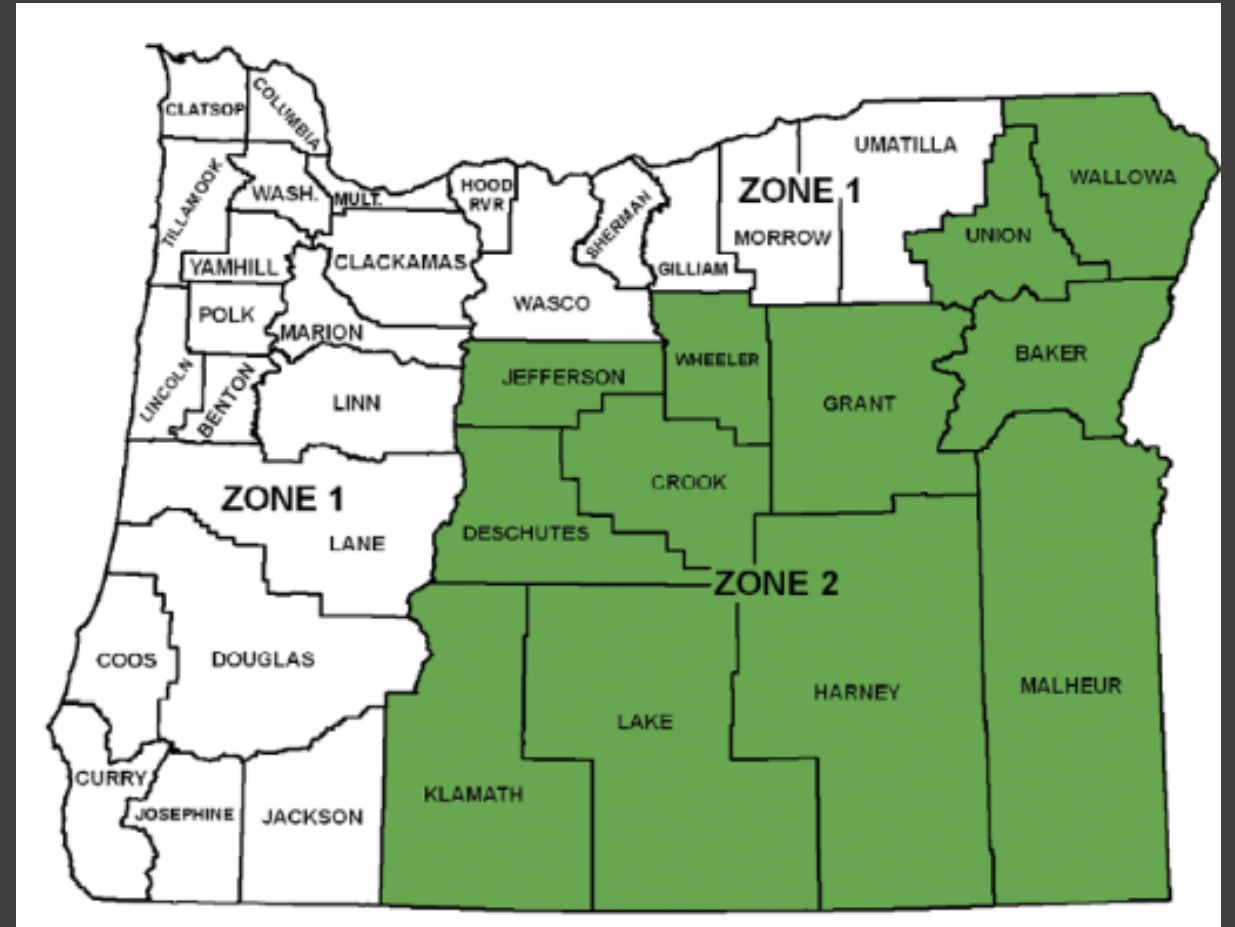

Sage-Grouse

Migratory Info

Migratory Proposals

ODFW Lands  
Proposals

# Waterfowl Season Opening Dates

Revert to different opening days for Zone 1 and Zone 2

- Zone 2 = October 10
- Zone 1 = October 17