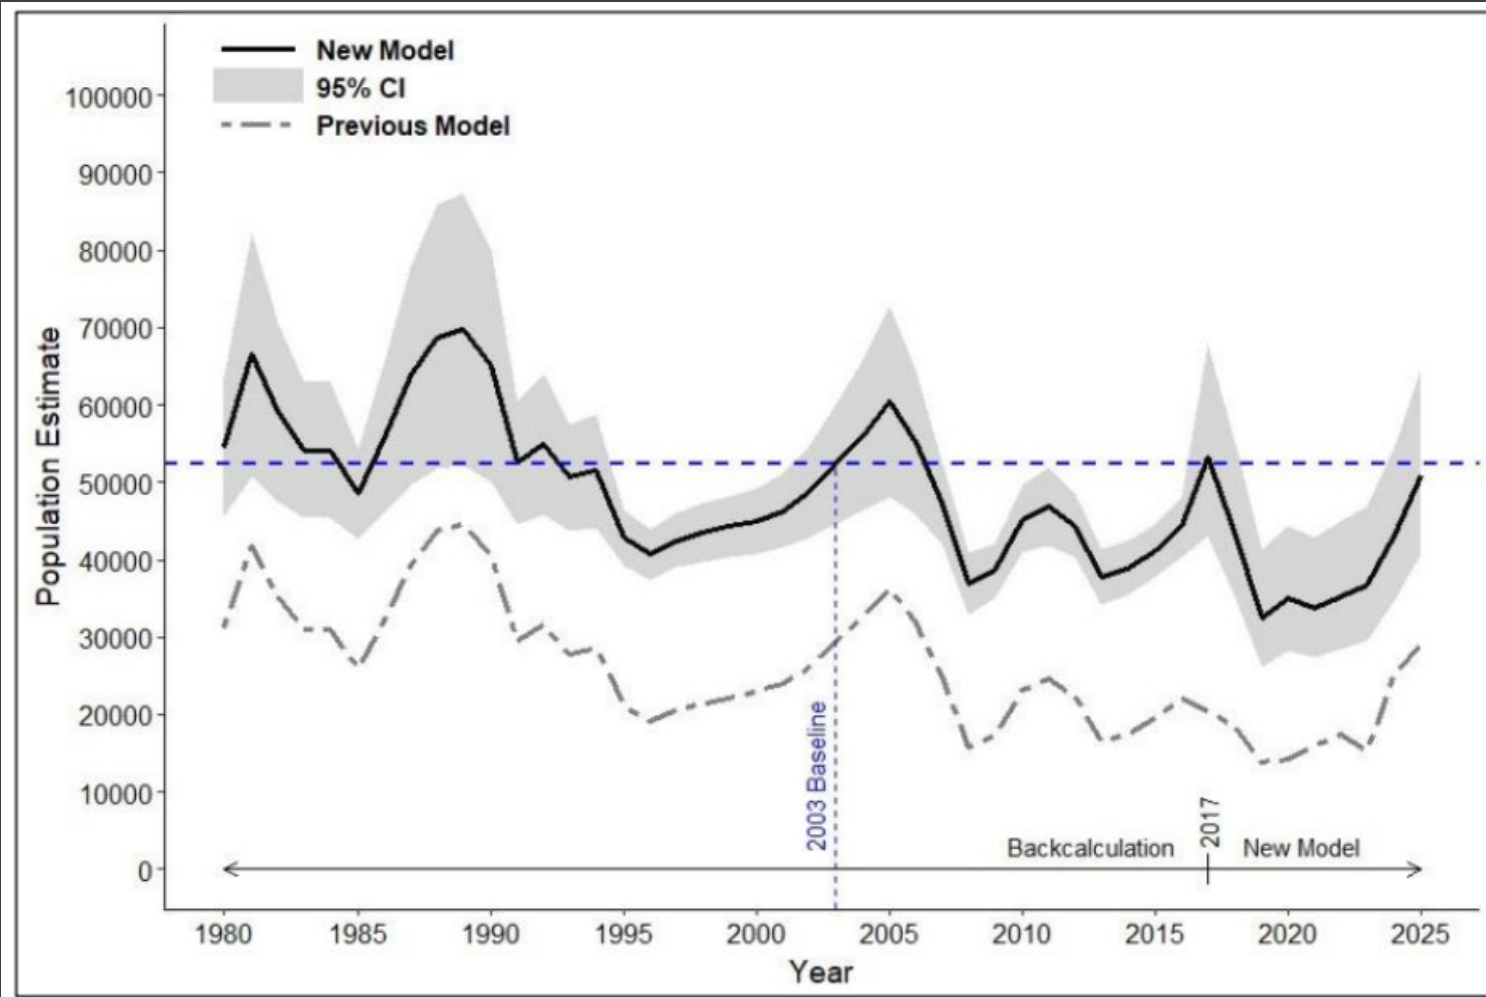

# Oregon Sage-Grouse Population Status

Photo: Karl Findling

Upland Status

Upland Proposals

Sage-Grouse

Migratory Info

Migratory Proposals

ODFW Lands Proposals

# Oregon Sage-Grouse Population Status

2025 Spring Population Estimate: +17.8%