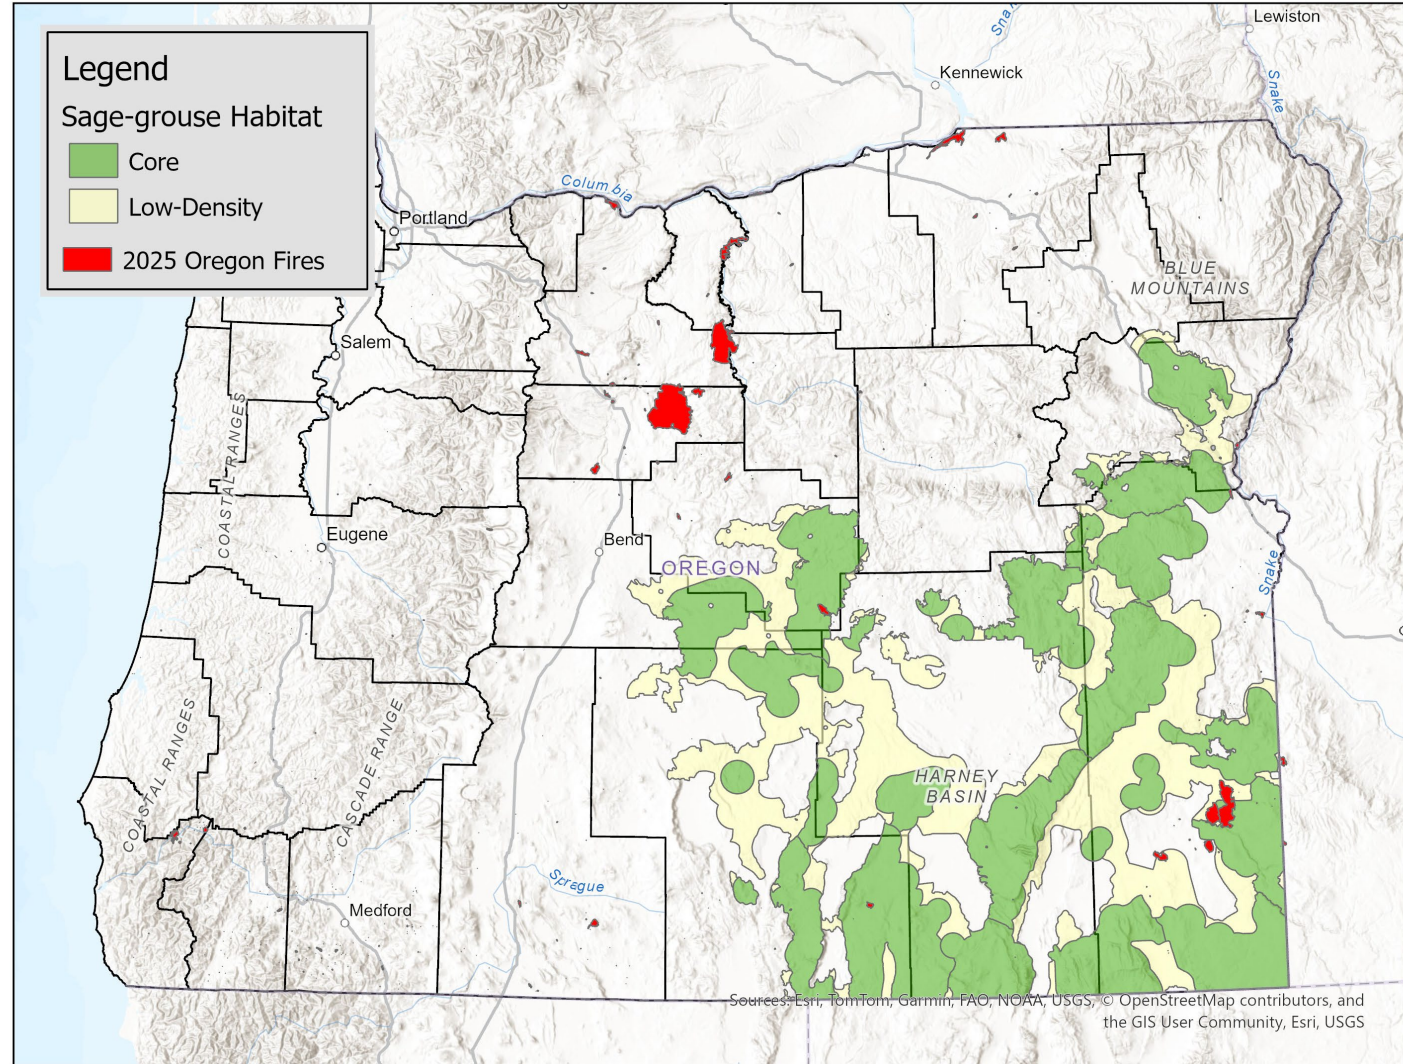

2025 Fire Season