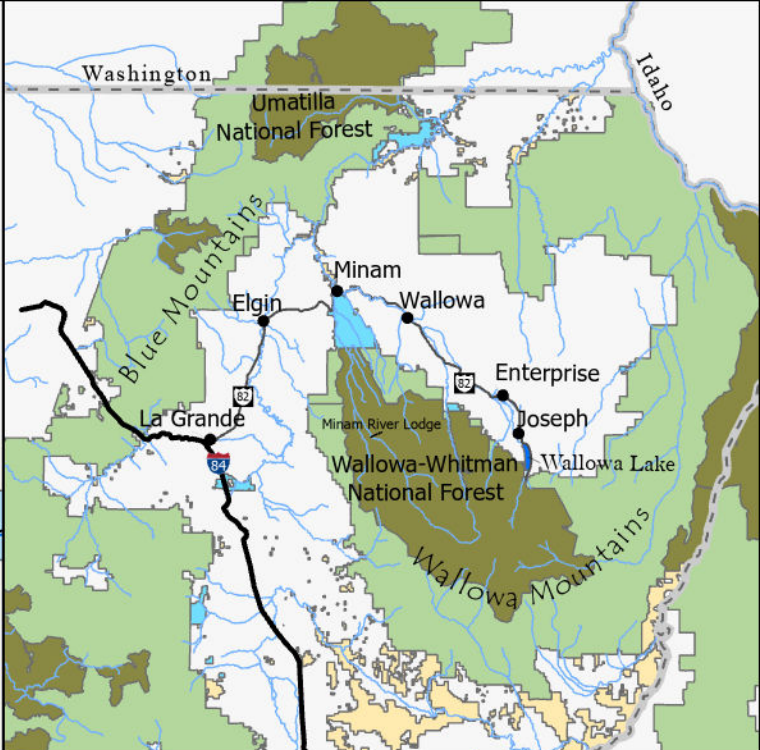

Union
County

Wallowa
County

- ★ Access Points
- National Forest Trails
- Minam River Trail
- Streams and Rivers
- Foot Paths
- Road. High Clearance/
4x4 Recommended
- Road
- State and County Lines
- Safety Zone
- Oregon Department of
Parks and Rec.
- ODFW Wildlife Areas
- National Wilderness
Areas
- National Forest
- Bureau of Land
Management
- Minam River Wildlife
Area

Wildlife Flats Access
and Campground
MRT Trailhead

Keystone
Access

Big Canyon Rd. NF-8270

2-Mile Flat
Campground

Anderson Ranch
Access

Big Canyon
Access

Weelikéecet Creek

Minam River

Cougar Creek

Trout Creek

Murphy Creek

Deer Creek

Cougar Ridge Trail

Bear Wallow Trail

Bear Creek

Wallowa River